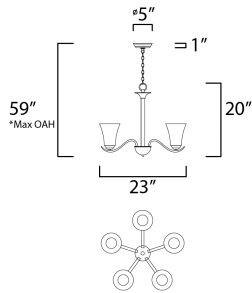

PRODUCT DESCRIPTION

Gently waving arms of Satin Nickel or Oil Rubbed Bronze support tall-profile Frosted glass shades creating a scale normally not found in this category of lighting. The bath vanity may be installed up or down and also includes a Polished Chrome finish.

MEASUREMENTS

- DIMENSION : 23" L x 23" W x 20" H
- MAX OAH : 59" OAH
- CANOPY : 5" W x 1" H x 5" L
- HANGING WEIGHT : 10.56 lb

LAMPING

- INPUT VOLTAGE : 120V
- BULB : 5 x 60W Incandescent E26 Medium , 300W Total
- BULB INCLUDED : (Not Included)
- DIMMABLE : Yes

*max overall height

FINISHES OPTION

- Oil Rubbed Bronze (OI)
- Satin Nickel (SN)

GLASS

Frosted FT

MATERIAL

Steel, Glass

RATINGS